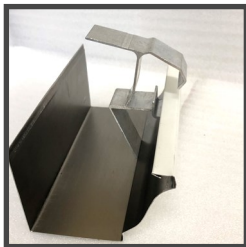

8700 Speed Bracket

Works on 5" and 6" Gutters

45 PCS/Box

*[Watch Video](#)