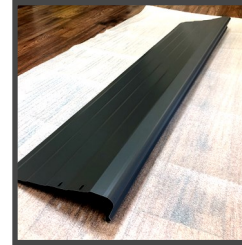

1. Our multi rib panel slows and disperses the water as it nears the gutter.
2. Like water running down the side of a glass, rain-water bonds to the surface of the panel, flowing down and around the curved nose into the gutter.
3. The LEAF OFF curved nose forward design, with no vertical openings, allows water to enter the gutter...leaves, pine needles and seeds are directed to the ground.
4. Our aluminum speed bracket securely locks LEAF OFF to the top of the gutter. Secure enough to withstand winds up to 90 MPH.
5. A continuous 3/8" open water channel will handle the heaviest downpours while keeping out birds, nests and debris.

Light Bronze

Dark Bronze

Copper

Pearl Gray

Tuxedo Gray

Black

Hunter Green

Colors may vary from actual product. See dealer for samples.

*Rain Goes In ...
The Leaves Stay Out.*

LEAF OFF™

GUTTER PROTECTION SYSTEM

9000 Standard Panels

5' Panel / 13.75" Wide

*Available colors on page 3

*Special order colors are Briarwood,
Cedar and Cranberry

*Includes 50 painted hex head screws

20 PCS/Box

9000W Wide Panels

5' Panel / 16" Wide

*Royal Brown, Musket Brown, White,
Lt. Bronze, Tuxedo Grey and Black

20 PCS/Box

9100 Perforated Panels (High Flow)

5' Panel / 13.75" Wide

5 Rows of Slots